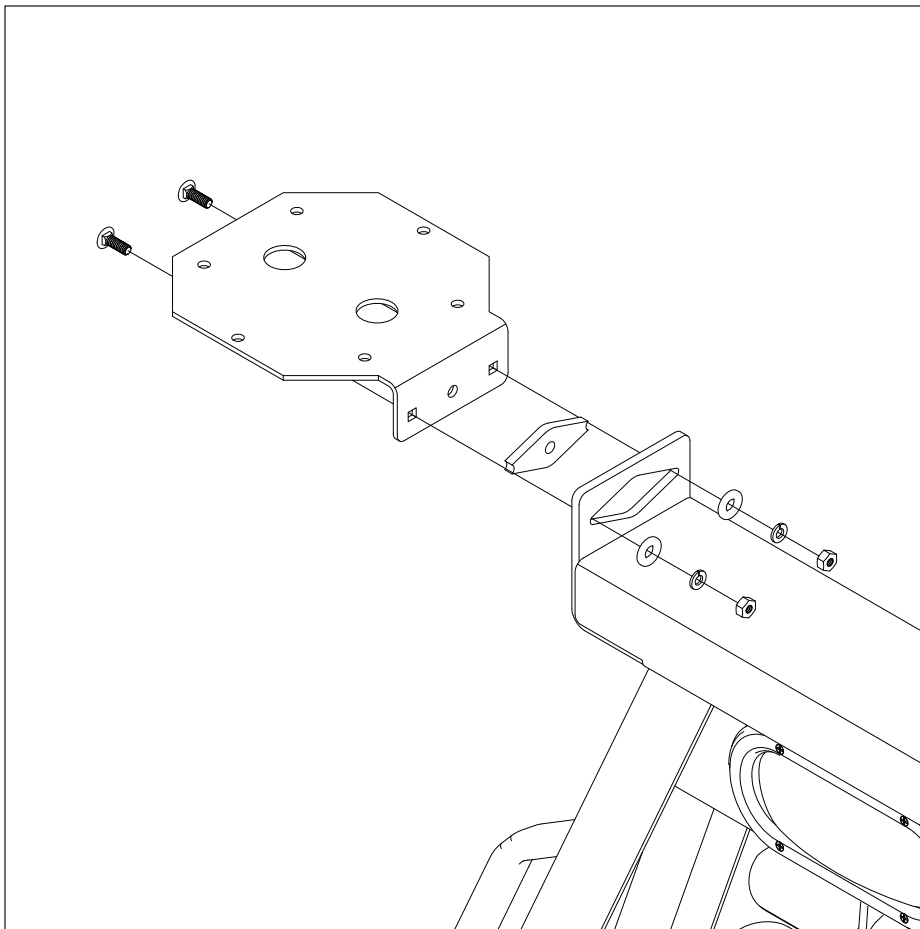

## Cab Protector™ Beacon Accessory

*Call or Email us for Instalation Support*

800.248.6564      hitches@turnoverball.com

[www.turnoverball.com](http://www.turnoverball.com)

HARDWARE LIST		QTY.
	1/4" CARRIAGE BOLT	2
	1/4" WASHER	2
	1/4" LOCK WASHER	2
	1/4" NUT	2
BEACON BRACKET		
		1
EAR PLUG		
		1